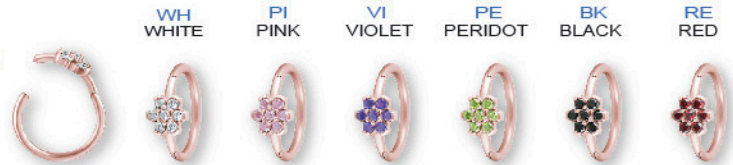

## BG-BHSRZ-FL

GOLD PVD HINGED FLOWER RING  
w. CUBIC ZIRCONIA

GAUGES ① LENGTH / Ø ②  
16ga (1.2mm) 8,10mm

50PCS/SIZE

## BK-BHSRZ-FL

BLACK PVD HINGED FLOWER RING  
w. CUBIC ZIRCONIA

GAUGES ① LENGTH / Ø ②  
16ga (1.2mm) 8,10mm

50PCS/SIZE

## RG-BHSRZ-FL

ROSE GOLD PVD HINGED FLOWER RING  
w. CUBIC ZIRCONIA

GAUGES ① LENGTH / Ø ②  
16ga (1.2mm) 8,10mm