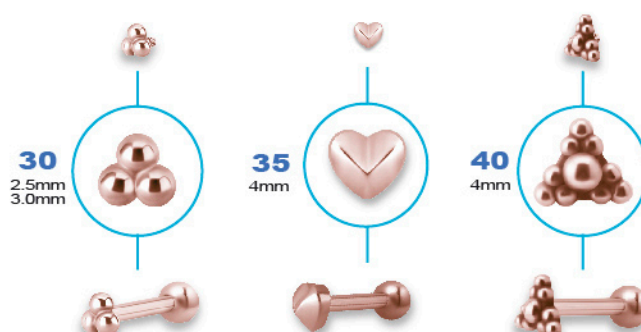

## INTERNAL MICRO ATTACHMENTS

STEEL CASTING

### RG-STIAN-

ROSE GOLD PVD INTERNAL MICRO ATT.  
GAUGES ①  
0.8mm (for 1.2mm internal)

50PCS/SIZE

### RG-BIRNS-

ROSE GOLD PVD SS316L ONE SIDE INTERNALLY  
THREADED MICRO BARBELLS  
GAUGES ①    LENGTH / Ø ②    BALL SIZE ③  
16ga (1.2mm)    4,5,6,7,8,9,10,12mm    2.5mm **FIXED BALL**

50PCS/SIZE

**RG-STIANSSG-**  
ROSE GOLD MICRO ATT.  
GAUGES ①  
0.8mm (for 1.2mm internal)