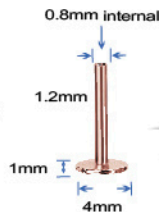

RG-TILNPIN

TITANIUM INTERNAL MICRO LABRET PIN

GAUGES ① LENGTH ②
16ga (1.2mm) 6,7,8,9,10,11,12mm

50PCS/SIZE

MADE TO ORDER

RG-TIBILBN

TITANIUM INTERNAL MICRO LABRETS w. BALL

GAUGES ① LENGTH ② BALL SIZE ③
16ga (1.2mm) 6,7,8,9,10,11,12mm 2.0,2.5,3.0mm

50PCS/SIZE

MADE TO ORDER

RG-TIBILBM

TITANIUM INTERNAL MICRO LABRETS w. BALL

GAUGES ① LENGTH ② BALL SIZE ③
16ga (1.2mm) 4,5,6,7,8,9,10, 11,12mm 2,2.5,3.0mm