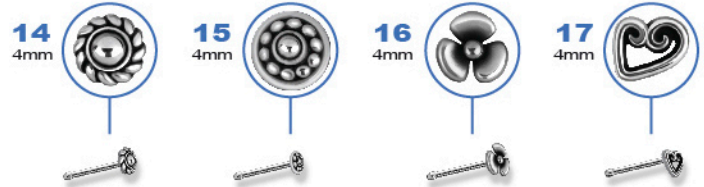

FANCY NOSE STUDS & NOSE BONES

STEEL CASTING

20PCS/SIZE

MADE TO ORDER

NSX-
SS316L CASTING NOSEBONES
GAUGES ① LENGTH / Ø ②
20ga (0.8mm) 6.5mm

WH/OP WHITE OPAL	PI/OP PINK OPAL	BK/OP BLACK OPAL	LGR/OP LIGHT GREEN OPAL	SABL/OP SAPPHIRE BLUE OPAL	RE/OP RED OPAL

COLOR CHART