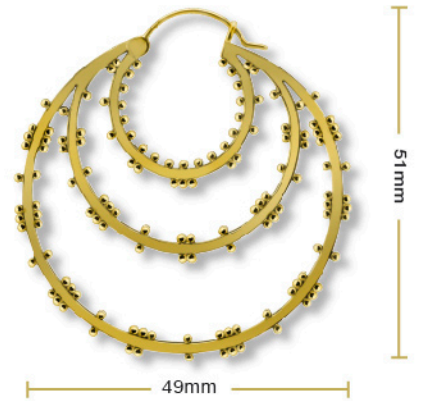

10PAIR/SIZE
MADE TO ORDER

RER-HOOP-14
BRASS HOOPS TRIBAL LOOK
W.DOUBLE SIDED TEXTURE
(12.8 gr./pair)
GAUGES ①
20ga (0.8mm)