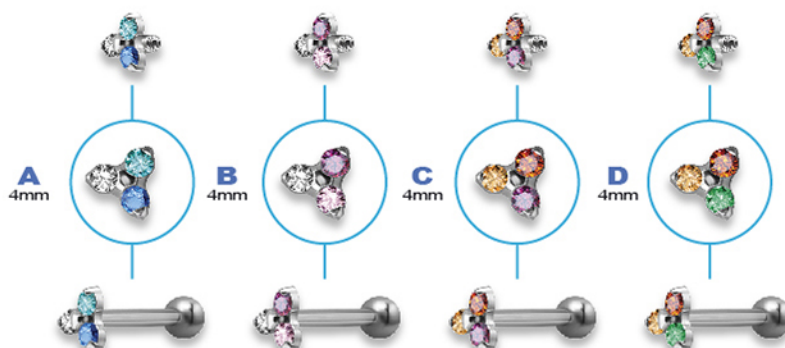

TRINITY DESIGNS SET w. SWAROVSKI® ZIRCONIA

STEEL
CASTING

SETTING

NEW

25PCS/SIZE

MADE TO
ORDER

ST-IANSG-TRI

MICRO MULTICOLOR TRINITY SET
w. SWAROVSKI® ZIRCONIA
GAUGES ①
0.8mm (for 1.2mm internal)

25PCS/SIZE

MADE TO
ORDER

BIRNSSG-TRI

SS316L ONE SIDE INT. MICRO BARBELLS

GAUGES ①   LENGTH / Ø ②   BALL SIZE ③
16ga (1.2mm)   4,5,6,7,8,9,10,12mm   2.5mm FIXED BALL

COLORS SEE ABOVE