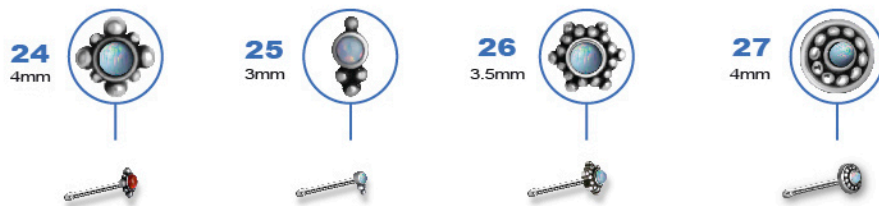

L 4Bx3Bx2.5mm R

50PCS/SIZE  
MADE TO ORDER

**BK-STTRJBALLN-02**  
GAUGES ① BALL SIZE ③  
16ga (1.2mm) 4Bx3Bx2.5mm

L 4Bx3Bx2.5mm R

50PCS/SIZE  
MADE TO ORDER

**BK-BTRJB-02**  
GAUGES ① LENGTH / Ø ② BALL SIZE ③  
16ga (1.2mm) 6mm 4Bx3Bx2.5mm

# FANCY NOSE STUDS & NOSE BONES

STEEL CASTING

20PCS/SIZE

MADE TO ORDER

**NSX-**  
SS316L CASTING NOSEBONES  
GAUGES ① LENGTH / Ø ②  
20ga (0.8mm) 6.5mm

WH/OP WHITE OPAL	PI/OP PINK OPAL	BK/OP BLACK OPAL	LGR/OP LIGHT GREEN OPAL	SABL/OP SAPPHIRE BLUE OPAL	RE/OP RED OPAL

COLOR CHART

50PCS/SIZE

MADE TO ORDER

**BG-NSJS**  
JEWELLED NOSE BONES  
GAUGES ① LENGTH / Ø ② HEAD ③  
20ga (0.8mm) 6.5mm 2.35mm

**24K REAL GOLD PVD**

50PCS/SIZE

MADE TO ORDER

**BK-NSJS**  
JEWELLED NOSE BONES  
GAUGES ① LENGTH / Ø ② HEAD ③  
20ga (0.8mm) 6.5mm 2.35mm