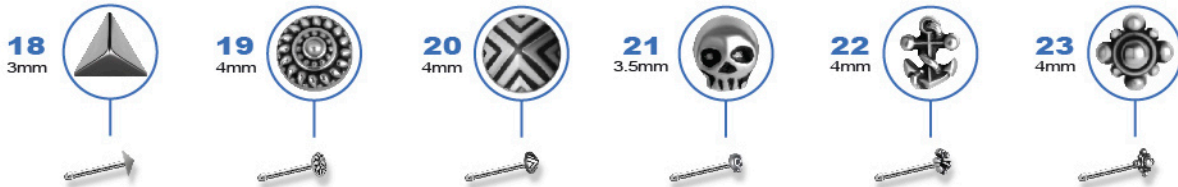

FANCY NOSE STUDS & NOSE BONES

STEEL CASTING

20PCS/SIZE

MADE TO ORDER

NSX-
SS316L CASTING NOSEBONES
GAUGES ① LENGTH / Ø ②
20ga (0.8mm) 6.5mm

WH/OP WHITE OPAL	PI/OP PINK OPAL	BK/OP BLACK OPAL	LGR/OP LIGHT GREEN OPAL	SABL/OP SAPPHIRE BLUE OPAL	RE/OP RED OPAL

COLOR CHART