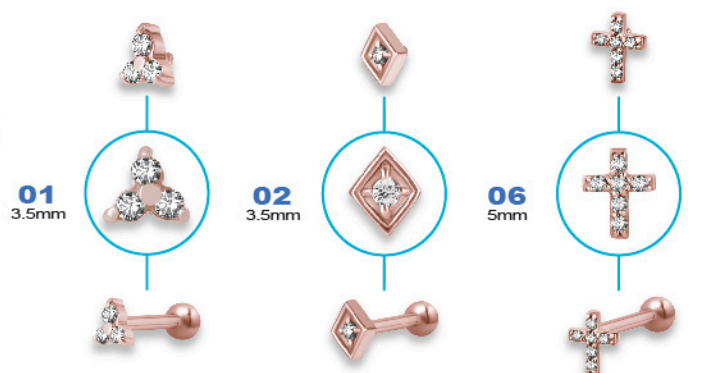

### RG-BIRNS-

ROSE GOLD PVD SS316L ONE SIDE INTERNALLY  
THREADED MICRO BARBELLS  
GAUGES ①    LENGTH / Ø ②    BALL SIZE ③  
16ga (1.2mm)    4,5,6,7,8,9,10,12mm    2.5mm **FIXED BALL**

50PCS/SIZE

**RG-STIANSSG-**  
ROSE GOLD MICRO ATT.  
GAUGES ①  
0.8mm (for 1.2mm internal)

50PCS/SIZE

**RG-BIRNSSG-**  
ROSE GOLD PVD ONE SIDE INTERNAL  
MICRO BARBELLS  
GAUGES ①    LENGTH / Ø ②  
16ga (1.2mm)    4,5,6,7,8,9,10,12mm