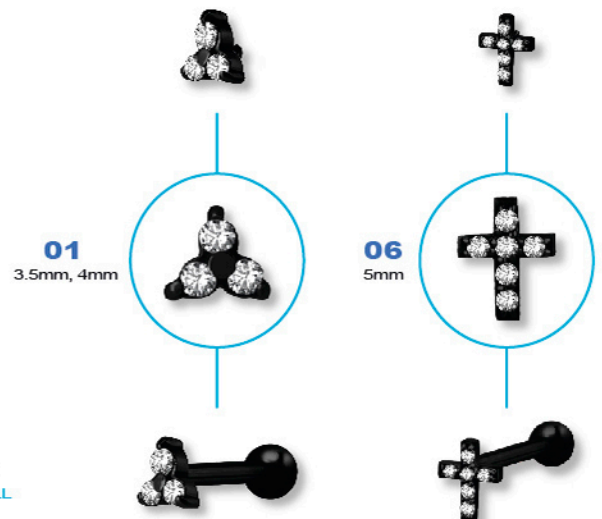

50pcs/SIZE

BK-BIRNS-
BLACK PVD SS316L ONE SIDE INTERNALLY
THREADED MICRO BARBELLS
GAUGES ① LENGTH / Ø ② BALL SIZE ③
16ga (1.2mm) 4,5,6,7,8,9,10,12mm 2.5mm FIXED BALL

Black Steel
(SS316L-COATED)

50PCS/SIZE

BK-STIANSG-
BLACK PVD MICRO CROSS ATT. SET
w. SWAROVSKI® ZIRCONIA (FOR 1.2 INT)
GAUGES ①
0.8mm (for 1.2mm internal)