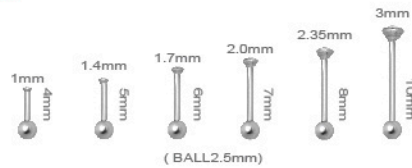

JEWELLED CONCH NANO STUDS SET w. SWAROVSKI® CRYSTALS

50PCS/SIZE

BG-STBALL-20GA

GOLD PVD STEEL MICRO BALLS

GAUGES ① BALL SIZE ③
20ga (0.8mm) 2.0/2.5/3.0mm

BG-JCNS-WIRE

GOLD PVD JEWELLED CONCH NANO WIRE SET w. SWAROVSKI® CRYSTALS

GAUGES ① LENGTH / Ø ② HEAD SIZE ③
20ga (0.8mm) 4,5,6,7,8,9,10mm 1.7/2.0/2.35/3.0mm

BG-JCNS

GOLD PVD JEWELLED CONCH NANO STUD SET w. SWAROVSKI® CRYSTALS

GAUGES ① LENGTH / Ø ② HEAD SIZE ③
20ga (0.8mm) 4,5,6,7,8,9,10mm 1.7/2.0/2.35/3.0mm

BG-JCNS4-WIRE

JEWELLED CONCH NANO WIRE SET w. SWAROVSKI® CRYSTAL

GAUGES ① LENGTH / Ø ② HEAD SIZE ③
20ga (0.8mm) 4,5,6,7,8,9,10mm 4mm

BG-JCNS4

GOLD PVD JEWELLED CONCH NANO STUD SET w. SWAROVSKI® CRYSTALS

GAUGES ① LENGTH / Ø ② HEAD SIZE ③
20ga (0.8mm) 4,5,6,7,8,9,10mm 4mm

50PCS/SIZE

BK-STBALL-20GA

BLACK PVD STEEL MICRO BALLS

GAUGES ① BALL SIZE ③
20ga (0.8mm) 2.0/2.5/3.0mm

BK-JCNS-WIRE

BLACK PVD JEWELLED CONCH NANO WIRE SET w. SWAROVSKI® CRYSTALS

GAUGES ① LENGTH / Ø ② HEAD SIZE ③
20ga (0.8mm) 4,5,6,7,8,9,10mm 1.7/2.0/2.35/3.0mm

BK-JCNS

BLACK PVD JEWELLED CONCH NANO STUD SET w. SWAROVSKI® CRYSTALS

GAUGES ① LENGTH / Ø ② HEAD SIZE ③
20ga (0.8mm) 4,5,6,7,8,9,10mm 1.7/2.0/2.35/3.0mm

BK-JCNS4-WIRE

JEWELLED CONCH NANO WIRE SET w. SWAROVSKI® CRYSTAL

GAUGES ① LENGTH / Ø ② HEAD SIZE ③
20ga (0.8mm) 4,5,6,7,8,9,10mm 4mm

BK-JCNS4

BLACK PVD JEWELLED CONCH NANO STUD SET w. SWAROVSKI® CRYSTALS

GAUGES ① LENGTH / Ø ② HEAD SIZE ③
20ga (0.8mm) 4,5,6,7,8,9,10mm 4mm

50PCS/SIZE

RG-STBALL-20GA

ROSE GOLD STEEL MICRO BALLS

GAUGES ① BALL SIZE ③
20ga (0.8mm) 2.2.0/2.5/3.0mm

RG-JCNS-WIRE

ROSE GOLD JEWELLED CONCH NANO WIRE SET w. SWAROVSKI® CRYSTALS

GAUGES ① LENGTH / Ø ② HEAD SIZE ③
20ga (0.8mm) 4,5,6,7,8,9,10mm 1.7/2.0/2.35/3.0mm

RG-JCNS

ROSE GOLD JEWELLED CONCH NANO STUD SET w. SWAROVSKI® CRYSTALS

GAUGES ① LENGTH / Ø ② HEAD SIZE ③
20ga (0.8mm) 4,5,6,7,8,9,10mm 1.7/2.0/2.35/3.0mm

RG-JCNS4-WIRE

ROSE GOLD JEWELLED CONCH NANO WIRE SET w. SWAROVSKI® CRYSTAL

GAUGES ① LENGTH / Ø ② HEAD SIZE ③
20ga (0.8mm) 4,5,6,7,8,9,10mm 4mm

RG-JCNS4

ROSE GOLD JEWELLED CONCH NANO STUD SET w. SWAROVSKI® CRYSTALS

GAUGES ① LENGTH / Ø ② HEAD SIZE ③
20ga (0.8mm) 4,5,6,7,8,9,10mm 4mm