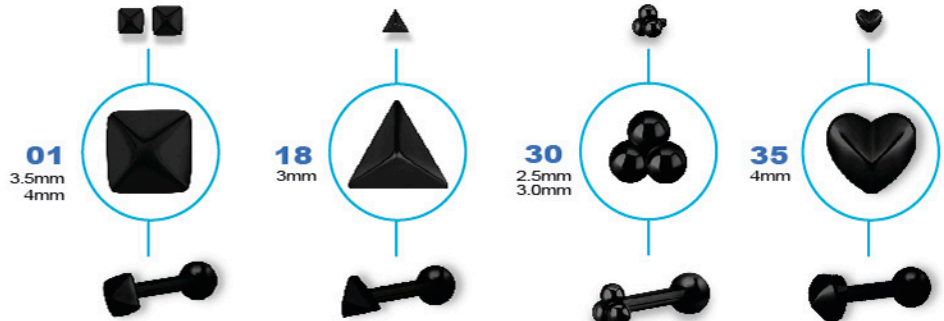

# ONE SIDE INTERNAL THREADED MICRO BARBELLS

STEEL CASTING

NEW

*Black Steel*  
(SS316L-COATED)

50pcs/SIZE

**BK-STIAN-**  
BLACK PVD SS316L  
INTERNAL MICRO ATT.  
GAUGES ①  
0.8mm (for 1.2mm internal)

50pcs/SIZE