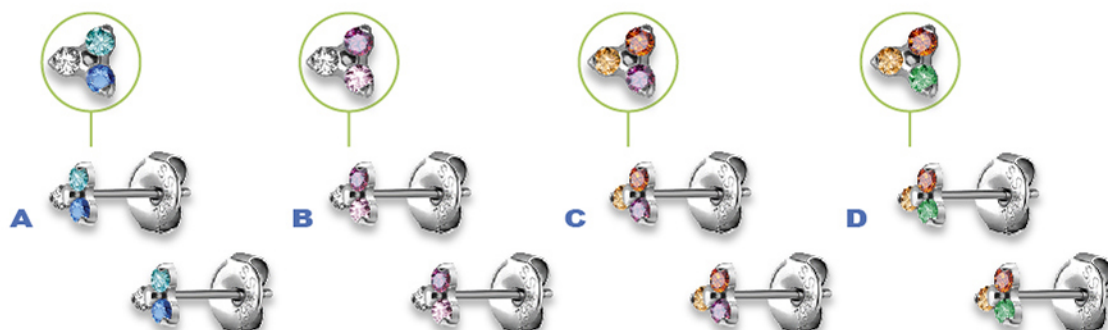

25PAIRS/SIZE

MADE TO
ORDER

EESSG-TRINITY

TRIANGLE EARSTUD PRONG SET
w. SWAROVSKI® ZIRCONIA