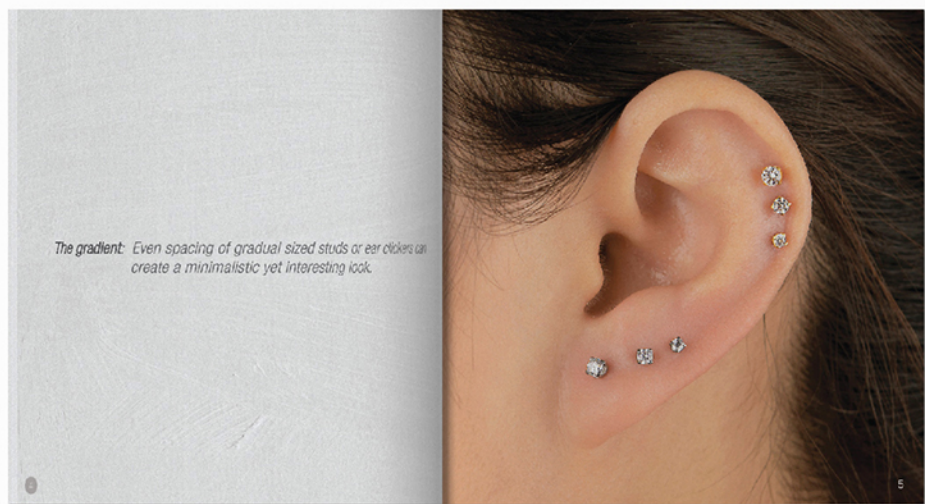

DIS-TBP-
TATTOOABLE BODY PARTS DISPLAY
ON ACRYLIC STAND
8x13cm

PM-PIDEAS-06

PIERCING IDEAS ALBUM VOLUME 6

18.5cm x 18.5 cm

PIERCING IDEAS ALBUMS NEW

Get inspired with the 7th edition of our Piercing Ideas look book that might encourage your customers to find the ideal curation that looks chic and considered.