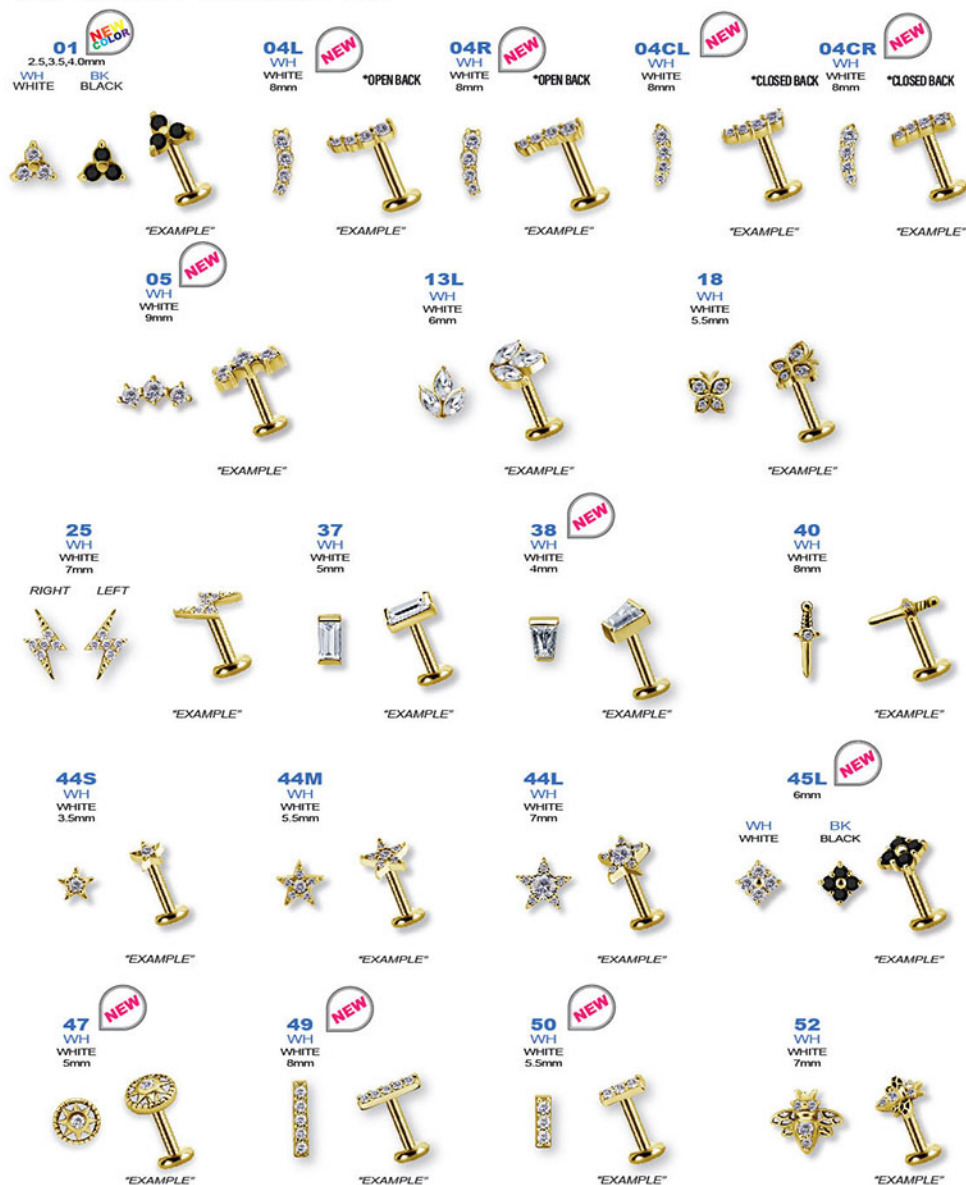

"EXAMPLE"

NF-IANSG-

CoCr NF INTERNAL MICRO ATTACHMENT
SET W. PREMIUM ZIRCONIA
GAUGES ①
0.8mm (for 1.2mm internal)

NF-YANSG-

CoCr NF THREADLESS ATTACHMENT
SET W. PREMIUM ZIRCONIA
GAUGES ①
0.5mm TL

GOLD PVD CoCr NF ATTACHMENTS SET W. PREMIUM ZIRCONIA