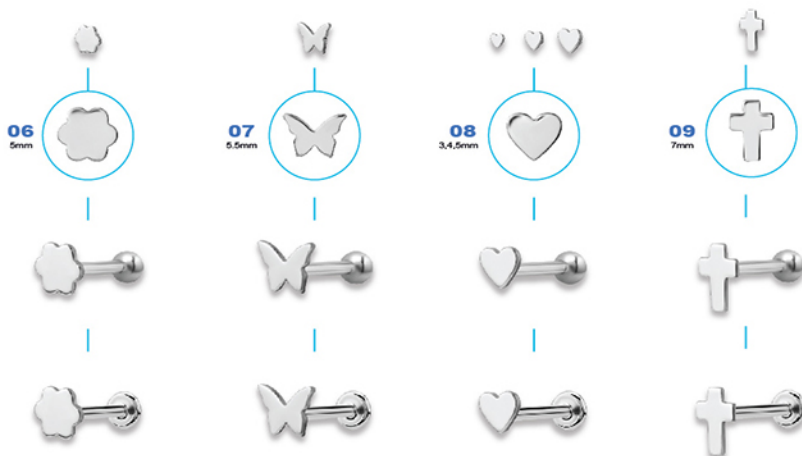

TILAM-

TITANIUM INT. THREADED MICRO LABRETS

GAUGES ① LENGTH / Ø ② DISC SIZE ③

16ga (1.2mm) 4,5,6,7,8,9,10mm 3mm

TITANIUM MICRO ATTACHMENTS NEW

BG-TIAN-

GOLD PVD TITANIUM INTERNAL MICRO ATTACHMENT

GAUGES ①