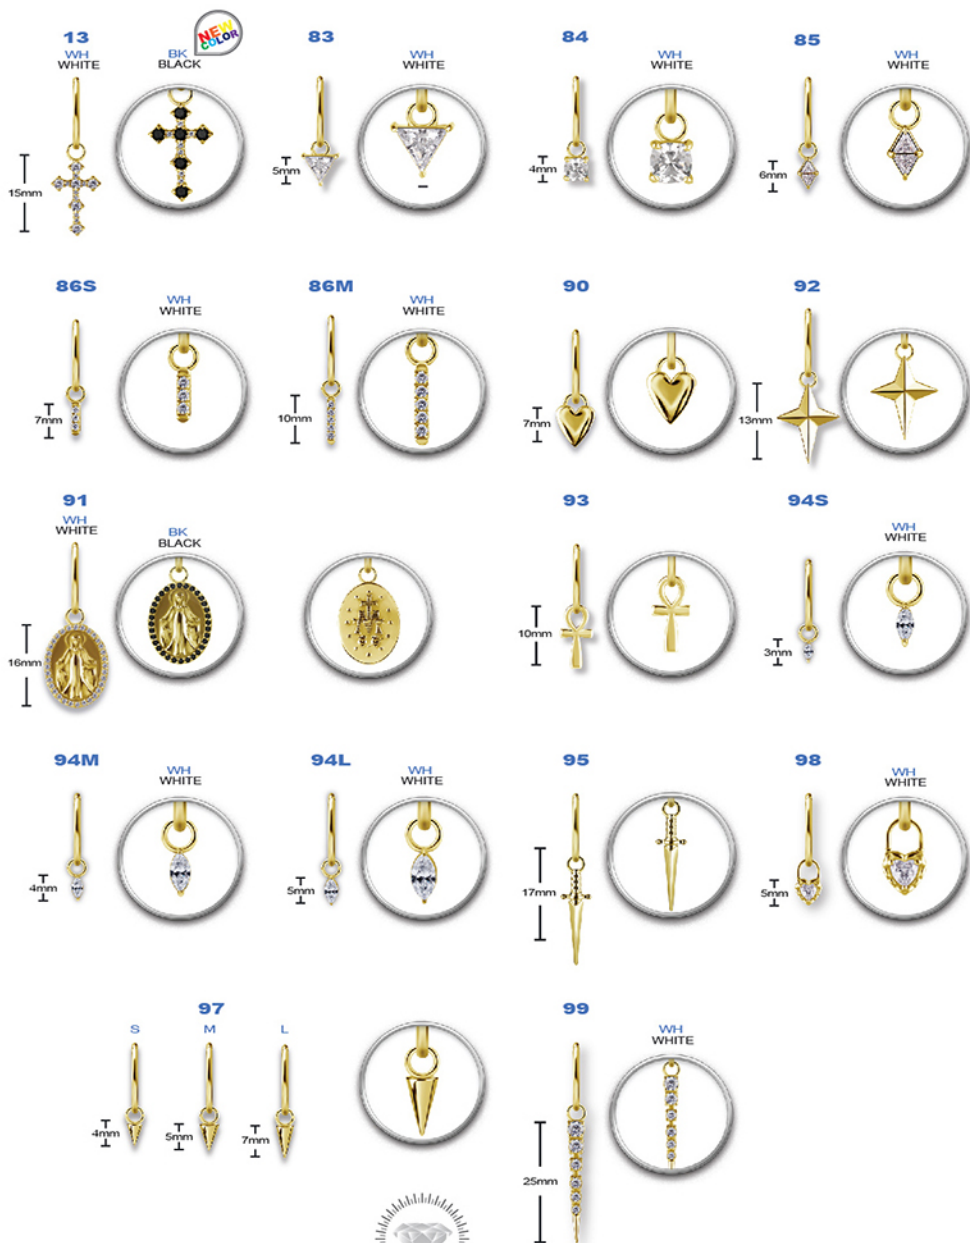

CoCr NF CHARMS FOR HINGED SEGMENT RINGS SET W. PREMIUM ZIRCONIA

BG-NFHSR-CHARM-
GOLD PVD CoCr NF CHARMS FOR HINGED SEGMENT RINGS SET W. PREMIUM ZIRCONIA

SEGMENT RING NOT INCLUDED

CoCr NF CHARMS FOR HINGED SEGMENT RINGS SET W. PREMIUM ZIRCONIA