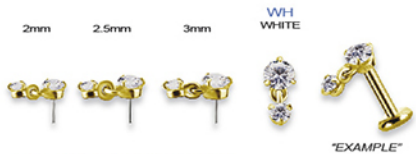

BG-NFYANSG-3RDD

GOLD PVD CoCr NF THREADLESS 3 PRONG MICRO ATT. W. DANGLE SET W. PREMIUM ZIRCONIA

GAUGES ①   ATT. SIZE ③
0.5mm TL   2.0 / 2.5 / 3.0mm