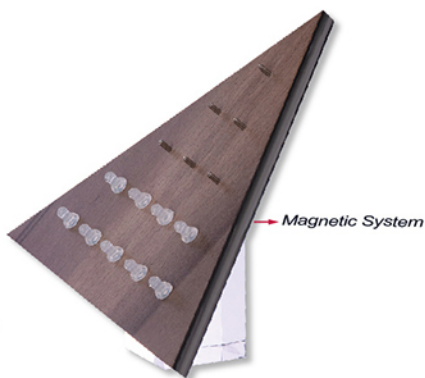

VENEER TRIANGLE DISPLAY NEW

A-NB

DIS-177TR

VENEER TRIANGLE DISPLAY W. 9 CLIPS &
6 INTERNAL THREADED PINS (0.8mm internal)
(SOLD EMPTY)
12.5X12.5cm

L-TR

M-TR

DIS-177

VENEER TRIANGLE DISPLAY W. ACRYLIC STAND (M / L)
W. 9 CLIPS & 6 INTERNAL THREADED PINS (0.8mm internal)
(SOLD EMPTY)

M-A-NB 2.5 x 5.5cm

L-A-NB 2.5 x 8cm

DIS-177STAND

MAGNETIC DISPLAY STAND
(SOLD EMPTY)