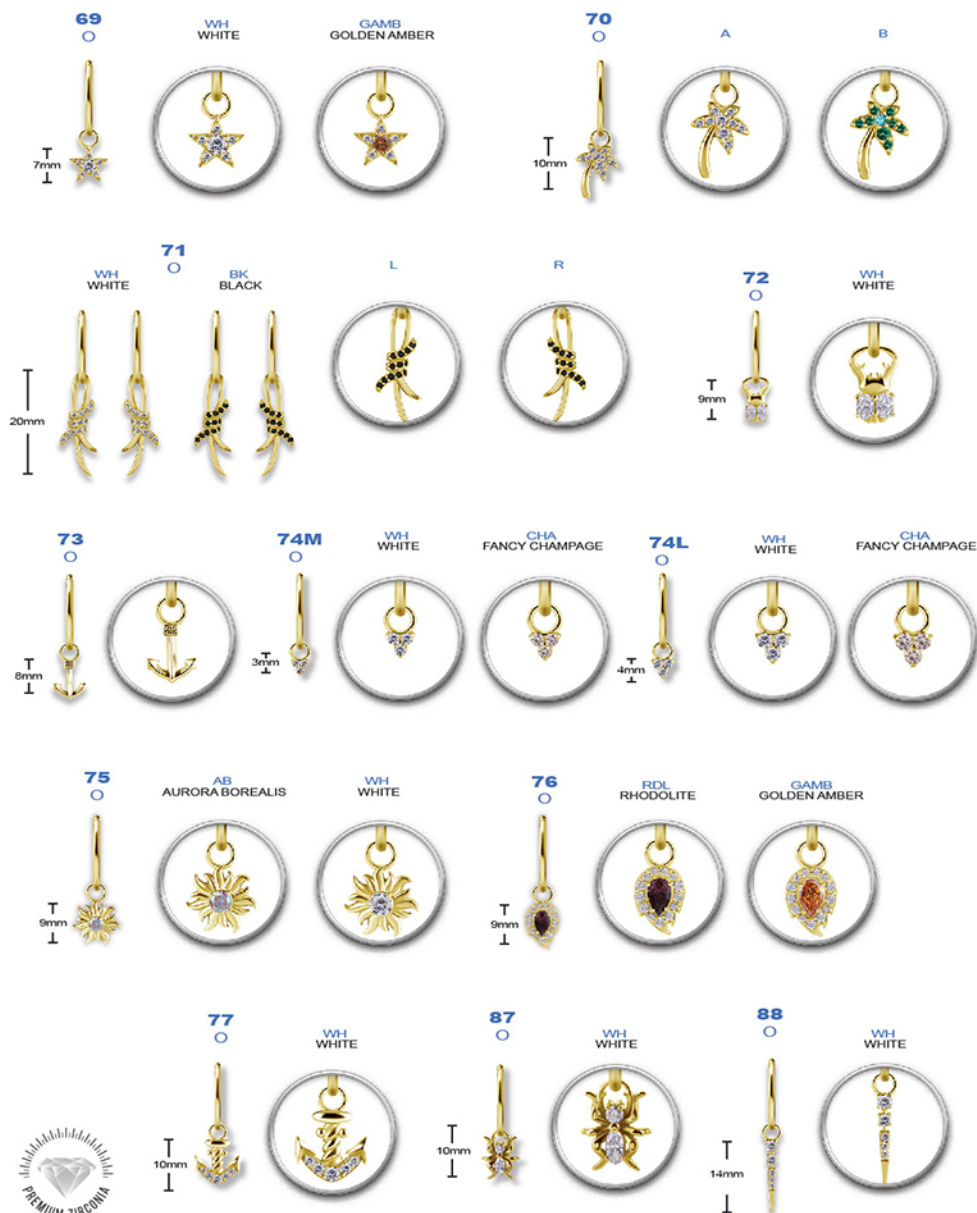

CoCr NF CHARMS FOR HINGED SEGMENT RINGS

CoCr NF CHARMS FOR HINGED SEGMENT RINGS SET W. PREMIUM ZIRCONIA

NEW

BG-NFHSR-CHARM-
GOLD PVD CoCr NF CHARMS FOR HINGED SEGMENT RINGS
SET W. PREMIUM ZIRCONIA

SEGMENT RING NOT INCLUDED

CoCr NF CHARMS FOR HINGED SEGMENT RINGS SET W. PREMIUM ZIRCONIA

BG-NFHSR-CHARM-
GOLD PVD CoCr NF CHARMS FOR HINGED SEGMENT RINGS SET W. PREMIUM ZIRCONIA

SEGMENT RING NOT INCLUDED

CoCr NF CHARMS FOR HINGED SEGMENT RINGS SET W. PREMIUM ZIRCONIA