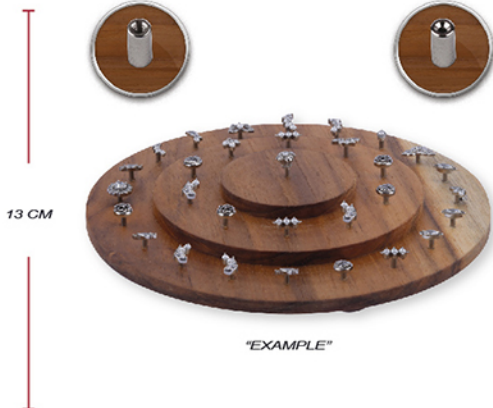

^A
DARK BROWN

DISTW-01INT

STEP DISPLAY FOR INTERNAL ATTACHMENTS
(31 PCS TITANIUM PINS)

GAUGES ①
for 0.8mm internal

"EXAMPLE"

DISTW-01TL

STEP DISPLAY FOR THREADLESS ATTACHMENTS
(31 PCS TITANIUM PINS)

GAUGES ①
0.5mm TL