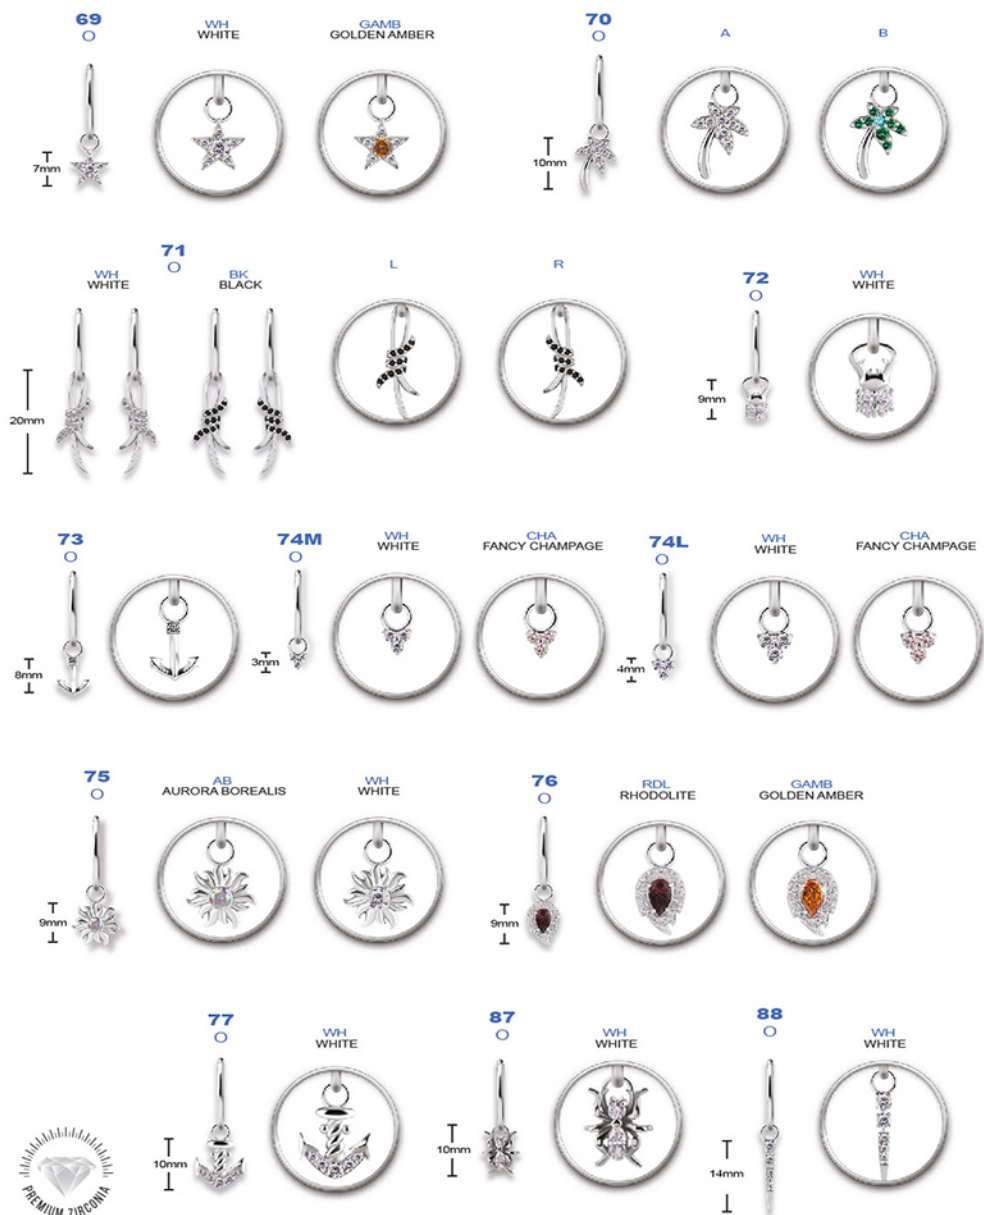

CoCr NF CHARMS FOR HINGED SEGMENT RINGS SET W. PREMIUM ZIRCONIA

NFHSR-CHARM-
CoCr NF CHARMS FOR HINGED SEGMENT RINGS
SET W. PREMIUM ZIRCONIA

SEGMENT RING NOT INCLUDED

CoCr NF CHARMS FOR HINGED SEGMENT RINGS SET W. PREMIUM ZIRCONIA