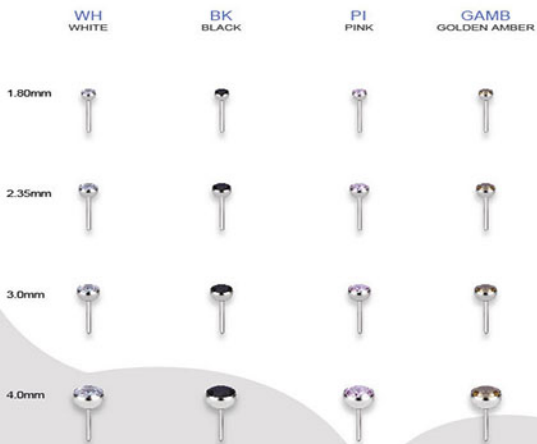

TITANIUM THREADLESS (TL) FLAT BALLS

T-YSGBALLM

TITANIUM THREADLESS FLAT MICRO BALL SET W. PREMIUM ZIRCONIA

GAUGES ①
0.5mm TL

BALL SIZE ③
1.80,2.35,3.0,4.0mm

CC-TYSGBALLM

CoCr PVD TITANIUM THREADLESS MICRO BALL SET W. PREMIUM ZIRCONIA

GAUGES ①
0.5mm TL

BALL SIZE ③
1.80,2.35,3.0,4.0mm