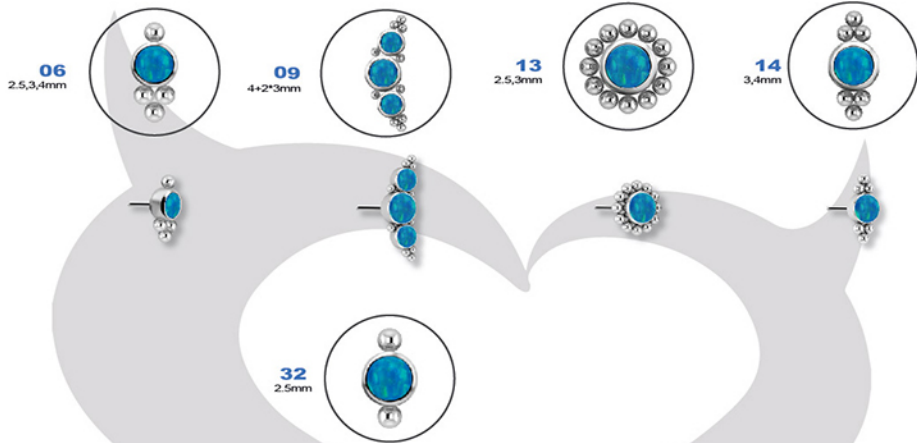

TITANIUM THREADLESS (TL) CLUSTERS SET W. LAB CREATED OPAL CABOCHONS

LAB CREATED OPALS COLOR CHART

WH/OP WHITE OPAL	PI/OP PINK OPAL	BK/OP BLACK OPAL	SA BL/OP SAPPHIRE BLUE OPAL	PAR/OP PARAIBA OPAL

T-YACLON-
TITANIUM THREADLESS (TL) CLUSTER
ATTACHMENT SET W. LAB CREATED OPALS
GAUGES ①
0.5mm TL