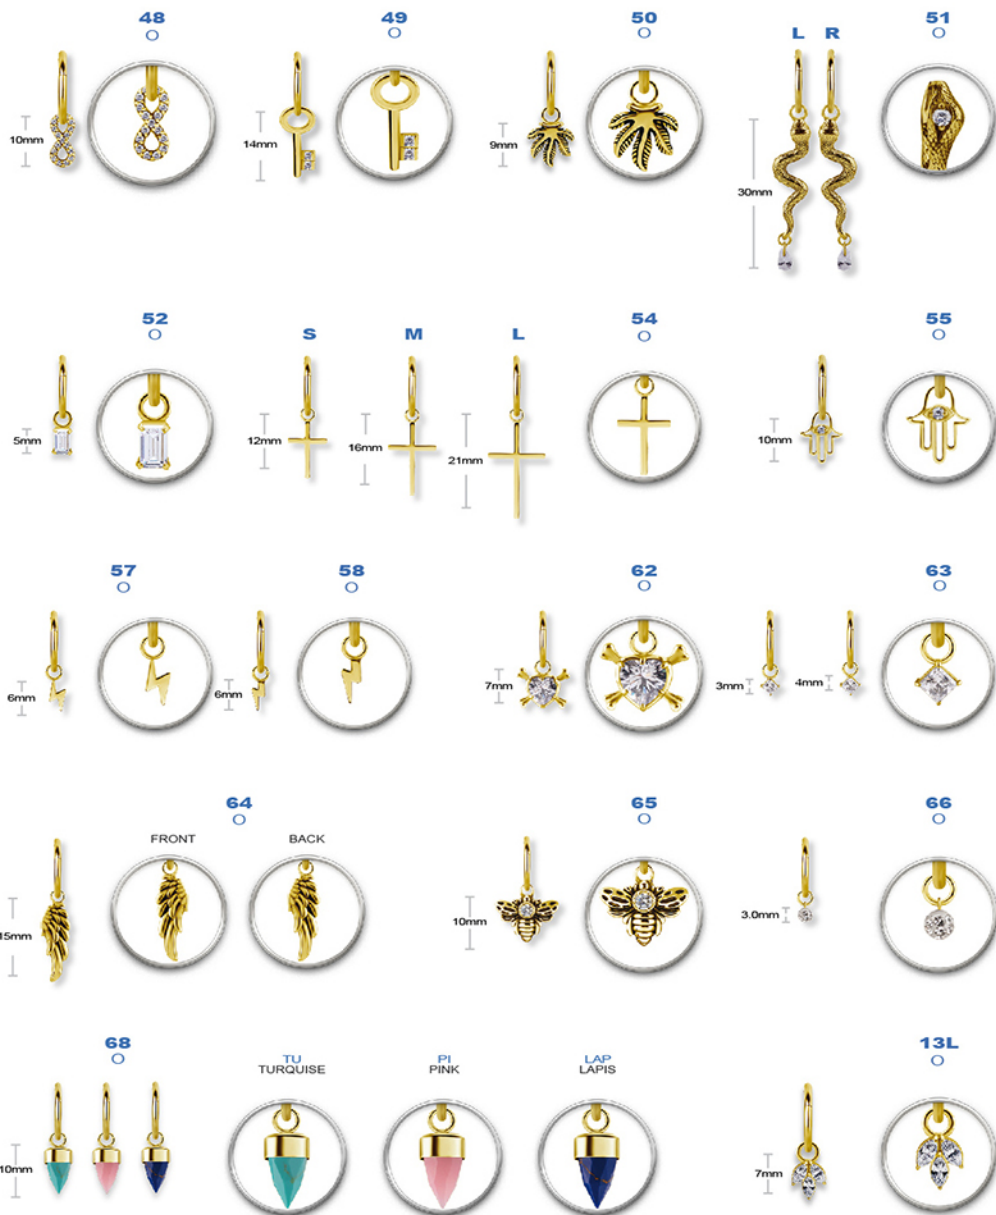

GOLD PVD INTERNAL ROOK LIPS BANANA
GAUGES ① LENGTH ② TOP BALL ③
16ga (1.2mm) 7mm 3mm

CHARMS FOR HINGED SEGMENT RINGS

STEEL
CASTING

NEW

BHSR-CHARM-
CHARMS FOR HINGED
SEGMENT RINGS

SEGMENT RING NOT INCLUDED

NEW

STEEL
CASTING

BETTING

CHARMS FOR HINGED SEGMENT RINGS

BG-BHSR-CHARM-
GOLD PVD CHARMS FOR HINGED
SEGMENT RINGS

SEGMENT RING NOT INCLUDED

SS3 16L HINGED RING WITH CHAIN DANGLES

NEW

BHSRX-50
HINGED RING W. CHAIN DANGLES
GAUGES ① LENGTH / Ø ②
16ga (1.2mm) 8mm