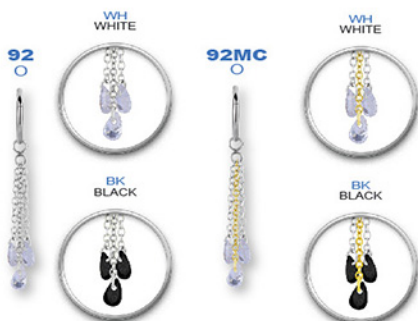

BK
BLACK

CHAIN LENGTH : 30,40,50mm

ST-CHAIN-

CONNECTING CHAINS FOR HINGED SEGMENT RINGS

SMALL RING

SMALL RING

06

07

CHAIN LENGTH :

12,14,16,18,20,22,24,26,28,30,32,34,36,38,40mm

08

WH
WHITE

BK
BLACK

CHAIN LENGTH : 30,40,50mm

BG-STCHAIN-

GOLD PVD CONNECTING CHAINS FOR HINGED SEGMENT RINGS

NEW

CHAIN CHARMS FOR HINGED SEGMENT RINGS

CHAIN LENGTH : 10,15,20,25,30mm

CHAIN LENGTH : 20,25,30mm

BHSR-CHARM-

SS316L CHAIN CHARMS FOR HINGED SEGMENT RINGS

CHAIN LENGTH : 10,15,20,25,30mm

CHAIN LENGTH : 20,25,30mm

BG-BHSR-CHARM-

GOLD PVD CHAIN CHARMS FOR HINGED SEGMENT RINGS

CHAIN LENGTH : 10,15,20,25,30mm

RG-BHSR-CHARM-

ROSE GOLD PVD CHAIN CHARMS FOR HINGED SEGMENT RINGS

ONE SIDE INTERNALLY ATTACHMENT SET W. PREMIUM ZIRCONIA