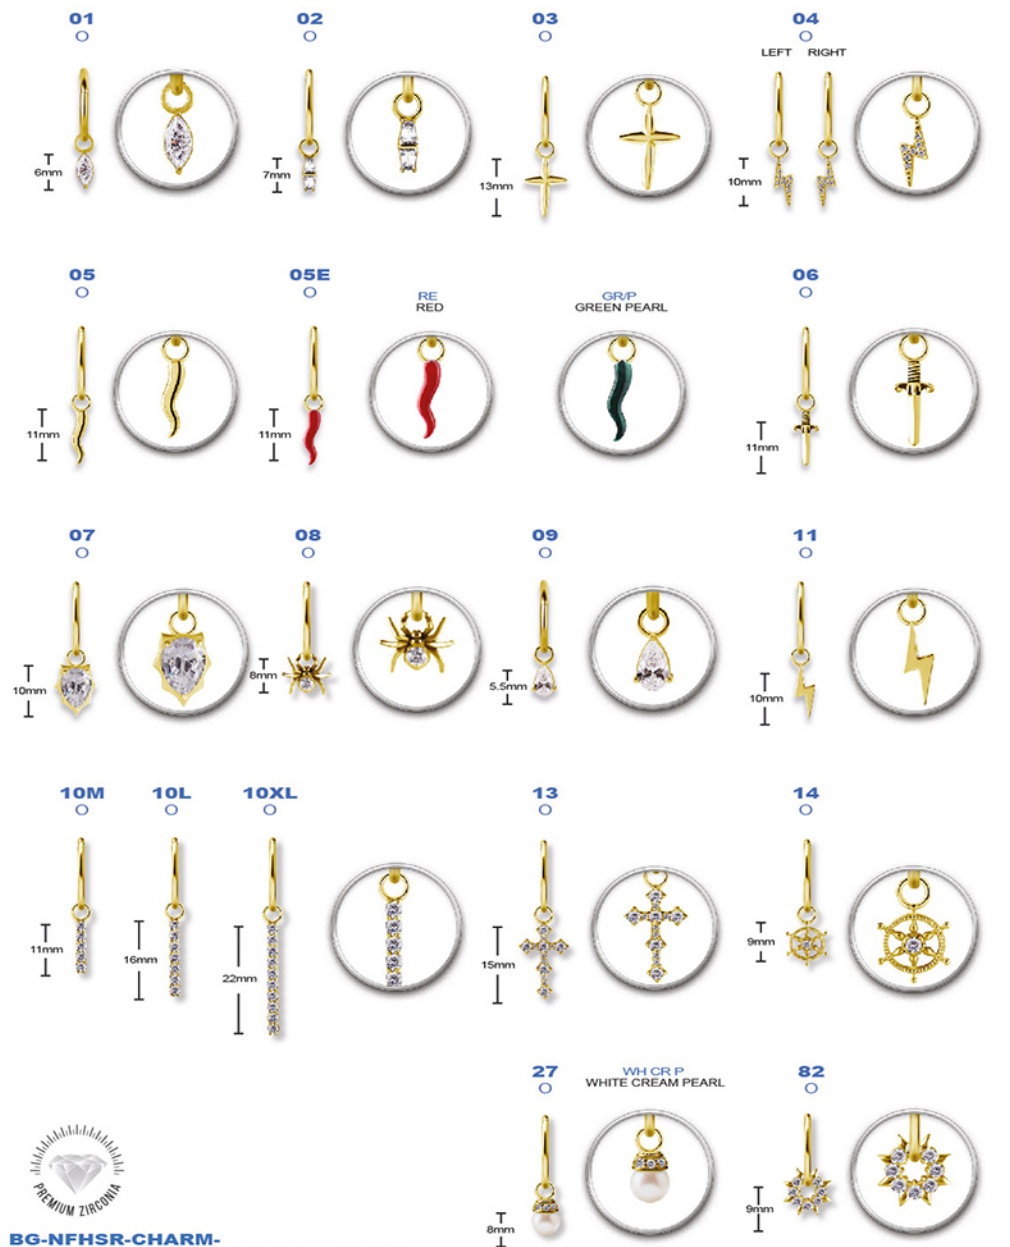

DAT
DARK AFGHAN
TOURMALINE

121

WH
WHITE

122

WH
WHITE

123

WH
WHITE

NFHSR-CHARM-

CoCr NF CHARMS FOR HINGED SEGMENT RINGS

CoCr NF CHARMS FOR HINGED SEGMENT RINGS SET W. PREMIUM ZIRCONIA

NEW

BG-NFHSR-CHARM-
GOLD PVD CoCr NF CHARMS FOR HINGED SEGMENT RINGS
SET W. PREMIUM ZIRCONIA

SEGMENT RING NOT INCLUDED