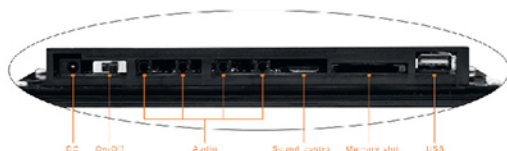

DIS-TKBP

TATTOOABLE BLACK BODY PARTS DISPLAY
ON ACRYLIC STAND
8x13cm

CR
CREAM

BK
BLACK

MOTION SENSOR

REMOTE CONTROL FOR LCD

DIS-LCDEAR-02

7" LCD SCREEN DISPLAY
w. SILICONE BODY PART (EAR)
27.8x19cm