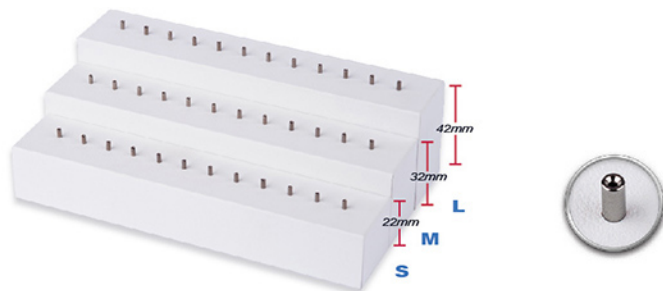

DISPW-136SET

PLASTWOOD DISPLAY BLOCKS SET
(3x12 PCS) - LENGTH 13.5cm
1.2 mm (0.8mm internal)
1.6 mm (1.2mm internal)

DISPW-136TL-SET

PLASTWOOD DISPLAY BLOCKS FOR TL ATT.
(3x12 PCS) - LENGTH 13.5cm
GAUGES ①
0.5mm TL