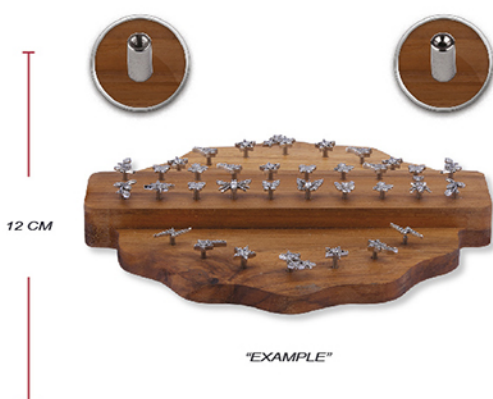

"EXAMPLE"

DISTW-02TL

STEP DISPLAY FOR THREADLESS ATTACHMENTS
(34 PCS TITANIUM PINS)

GAUGES ①
0.5mm TL