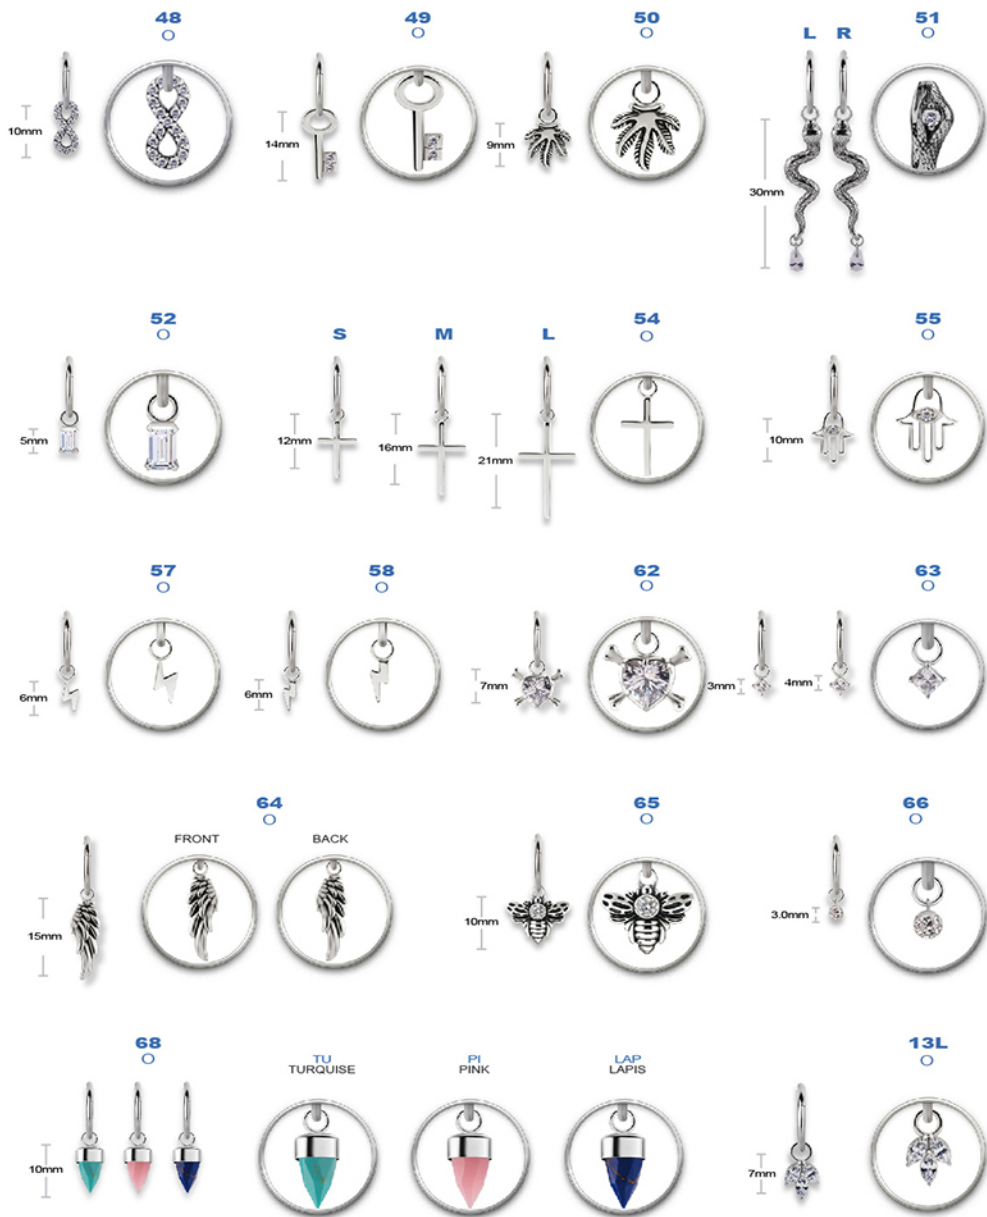

GOLD PVD INTERNAL ROOK LIPS BANANA
GAUGES ① LENGTH ② TOP BALL ③
16ga (1.2mm) 7mm 3mm

CHARMS FOR HINGED SEGMENT RINGS

STEEL
CASTING

NEW

BHSR-CHARM-
CHARMS FOR HINGED
SEGMENT RINGS

SEGMENT RING NOT INCLUDED

NEW