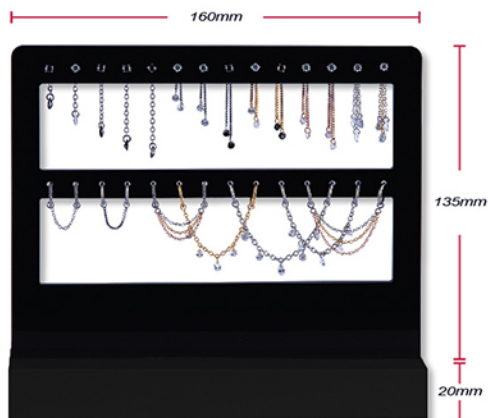

TEAK WOOD DISPLAYS NEW

^A
DARK BROWN

DISTW-03
TEAK WOOD OCTAGON DISPLAY

^A
DARK BROWN

LASER ENGRAVE YOUR LOGO
FOR A MINIMUM OF 10 PCS

DISTW-03-LOGO
TEAK WOOD OCTAGON DISPLAY WITH LOGO

ACRYLIC DISPLAYS W. PLASTWOOD STAND NEW