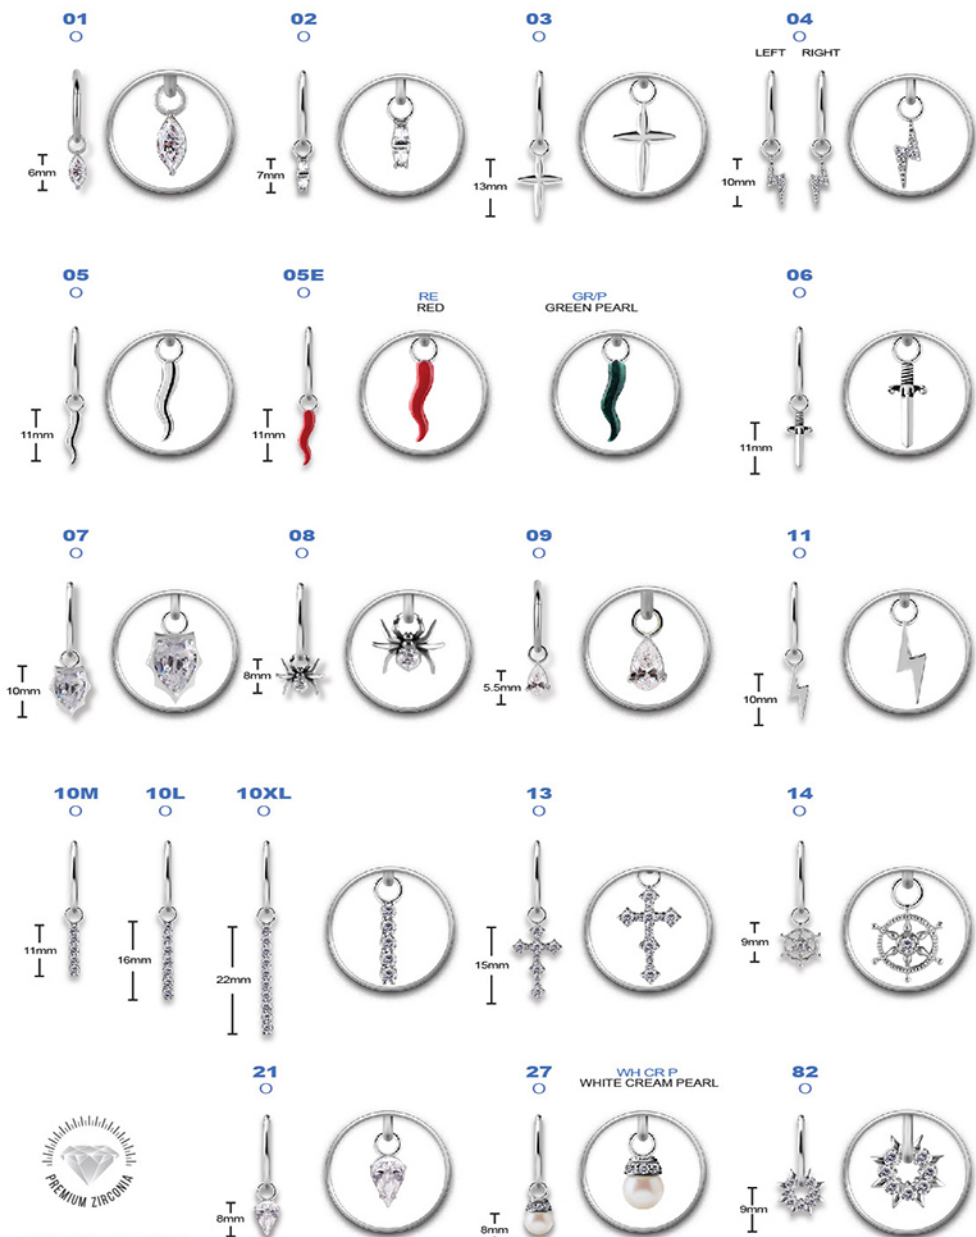

94OPM

94OPL

94OPM

94OPL

NFHSR-CHARM-

CoCr NF MARQUISE CHARMS SET W. LAB CREATED OPALS

BG-NFHSR-CHARM-

GOLD PVD CoCr NF MARQUISE CHARMS SET W. LAB CREATED OPALS

CoCr NF CHARMS FOR HINGED SEGMENT RINGS SET W. PREMIUM ZIRCONIA

NFHSR-CHARM-
CoCr NF CHARMS FOR HINGED SEGMENT RINGS
SET W. PREMIUM ZIRCONIA

SEGMENT RING NOT INCLUDED

CoCr NF CHARMS FOR HINGED SEGMENT RINGS SET W. PREMIUM ZIRCONIA